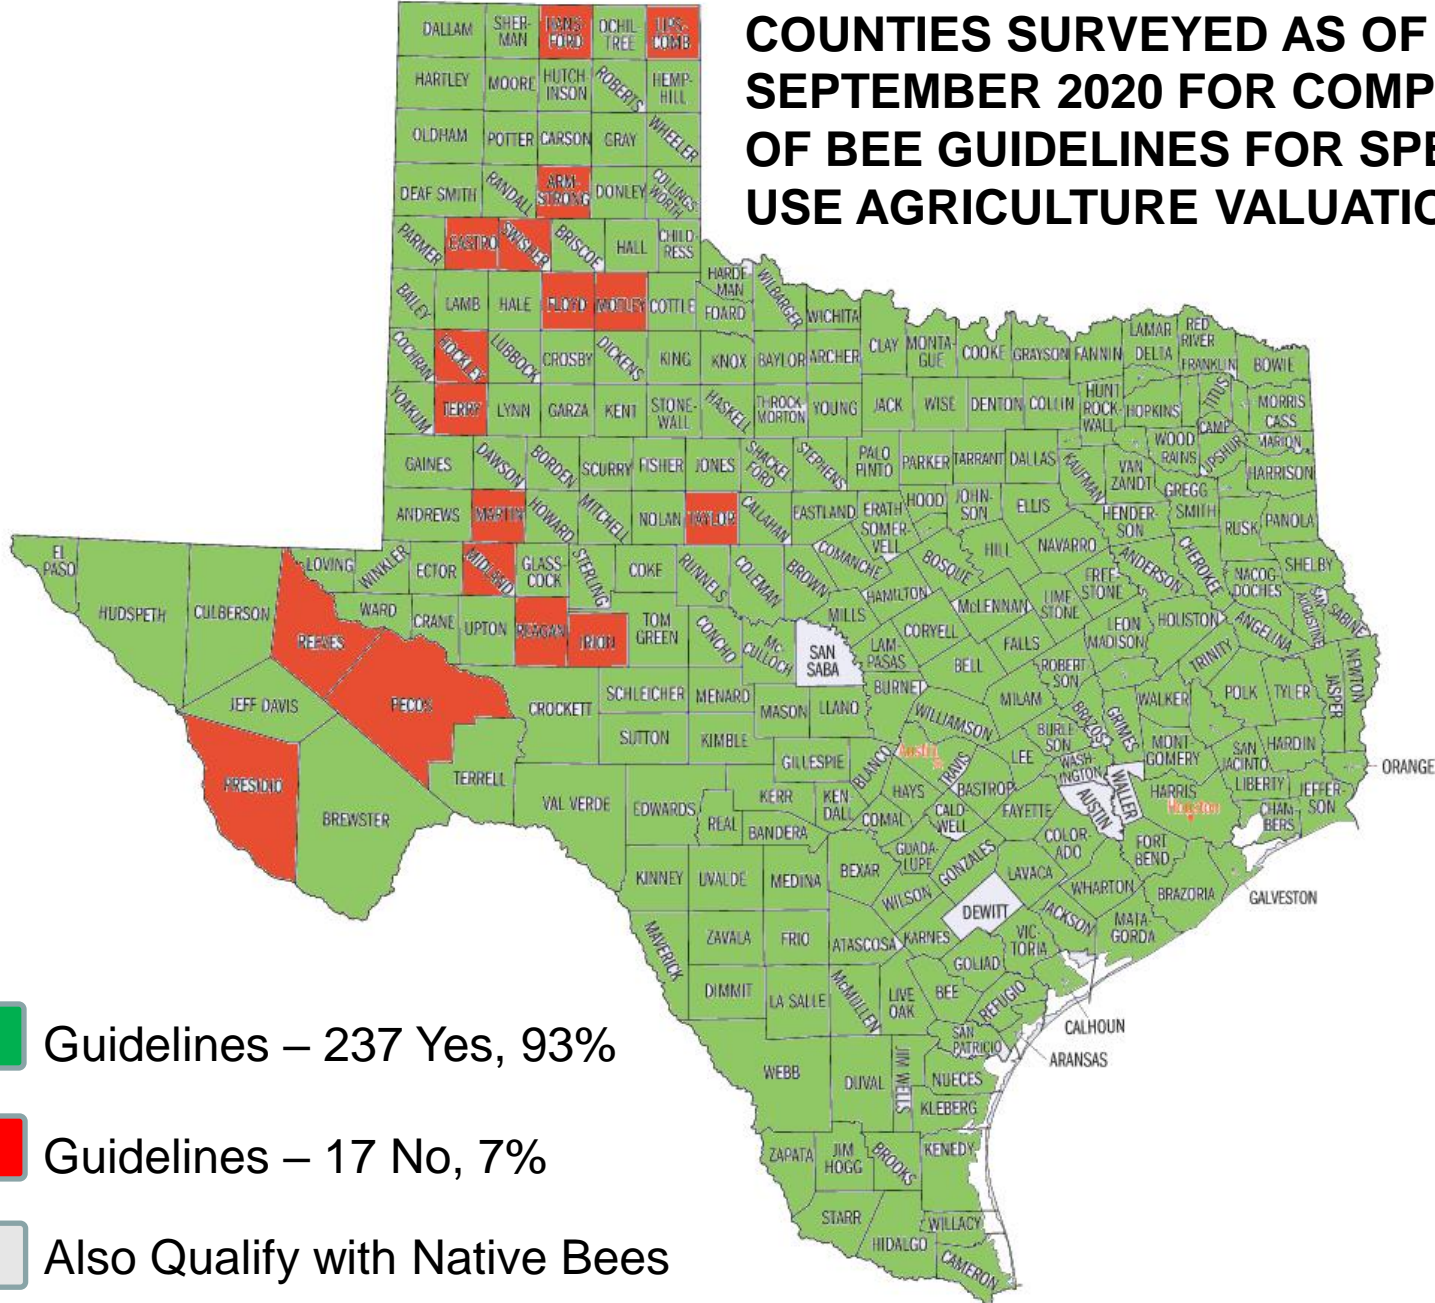

COUNTIES SURVEYED AS OF SEPTEMBER 2020 FOR COMPLETION OF BEE GUIDELINES FOR SPECIAL USE AGRICULTURE VALUATION

- Guidelines – 237 Yes, 93%
- Guidelines – 17 No, 7%
- Also Qualify with Native Bees